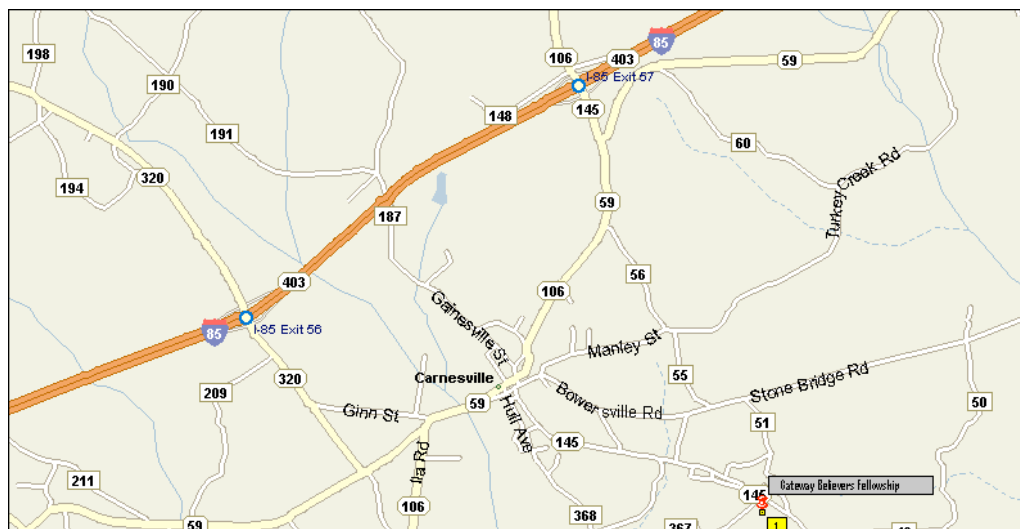

Driving Directions From Atlanta

From Atlanta take I-85 North to Exit 164. Turn right on Hwy 320

Go 1.0 mile. Turn left on Commerce Rd (Hwy 59)

Go 0.9 mile. Turn right on Hull Ave (At traffic Light)

Following square around Courthouse, Bare left on Athens St.

Taking immediate right on Royston Rd (Hwy 145)

Go 1.6 miles. Gateway Believers Fellowship is on the right across from Franklin Co. High School.

Driving Directions From Greenville

From Greenville, take I-85 South to Ga. Exit 166. Turn left on Hwy 106.

Go 0.3 mile. Bare right on Hwy 59.

Go 1.2 miles. Turn left on Wansley St. then take immediate right on Commerce Rd.

(Following square around Courthouse) Take immediate left on Royston Rd. (Hwy 145)

Go 1.6 miles. Gateway Believers Fellowship on the right. (Across from Franklin Co. High)